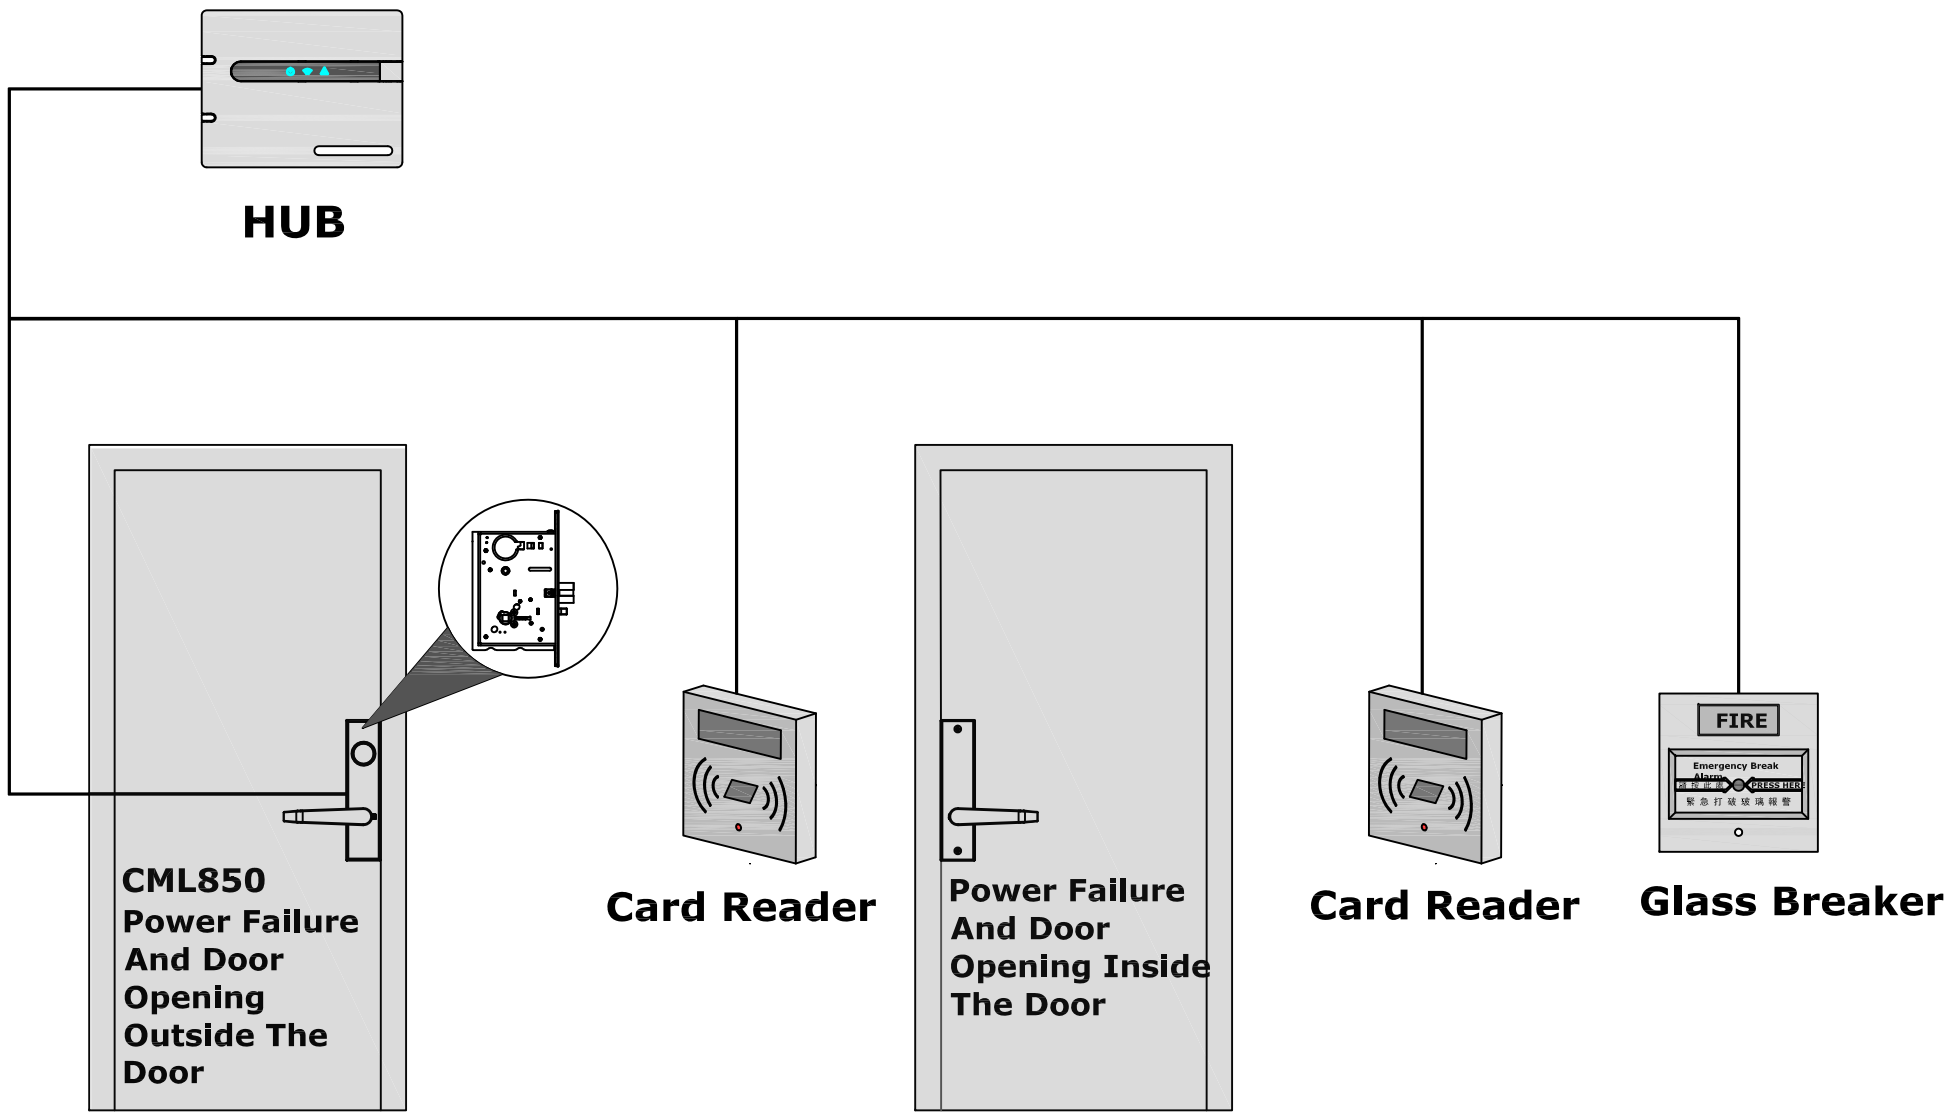

Unidirectional Access Control System

Unidirectional Access Control System

Unidirectional Access Control System

**Two-way
Access Control
System**

**CML850
Power Failure
And Door
Opening
Outside The
Door**

Card Reader

**Power Failure
And Door
Opening Inside
The Door**

Card Reader

Glass Breaker

**Outside Electric
Control Handle**

Inside The Door

**Two-way
Access Control
System**